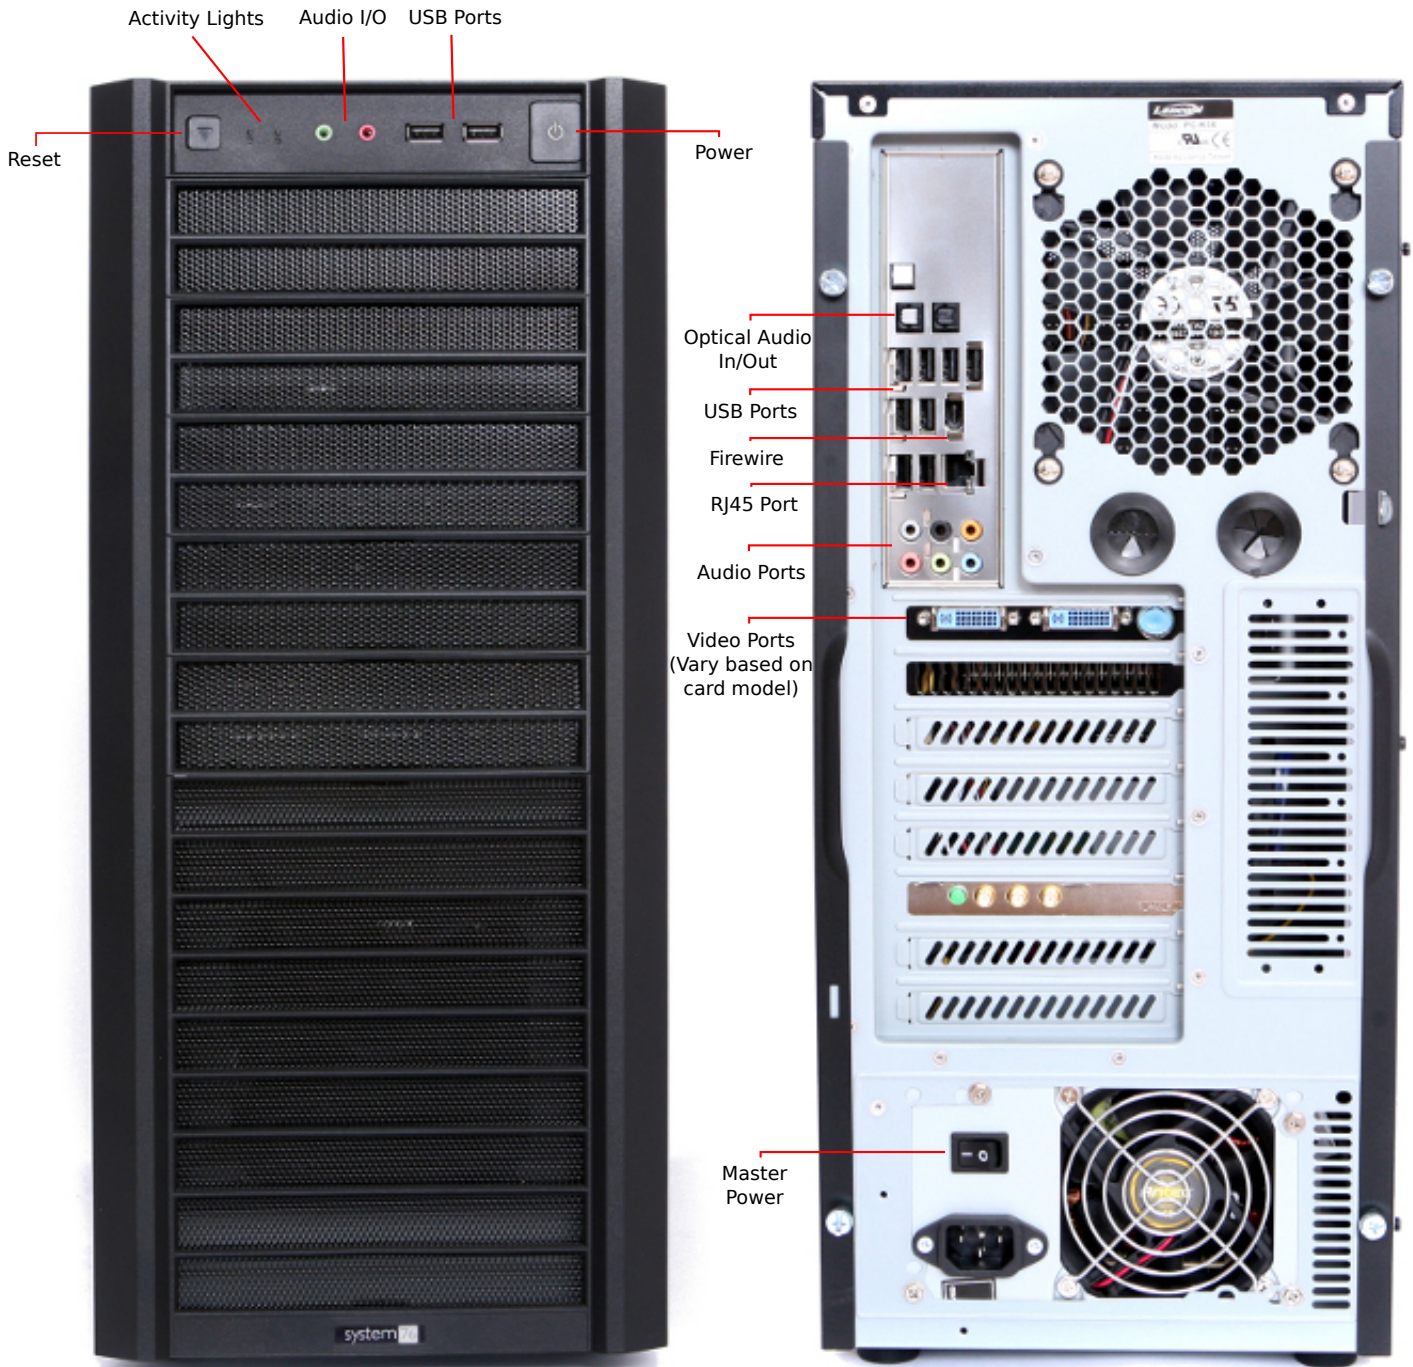

system 76

Wild Dog Performance

Welcome

front

rear